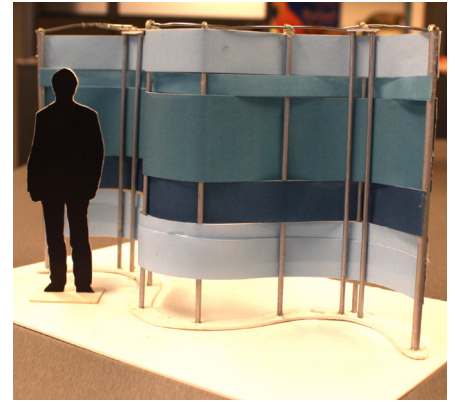

SPECIALTY

Services at Smithsonian Exhibits

Smithsonian Exhibits provides a unique range of specialty services to enhance exhibits. We build custom-made Frank vitrines that beautifully and safely showcase artifacts, create comic illustrations that immerse visitors in an exhibit's story, and develop prototypes that allow museum staff to test exhibit components with audiences. As experts in a wide range of exhibit techniques and processes, we consult with museums across the Smithsonian and around the world. We are available to brainstorm solutions to specific challenges or to develop new interpretive strategies. What can we bring to your exhibit?

Contact:

Todd Kinser
Chief of Exhibit Planning
301.238.2228
kinserta@si.edu

3400 Pennsy Drive
Landover, MD 20785
Main: 301.238.2090
exhibits.si.edu

Services:

- Archival matting and framing
- Comic illustrations
- Concept development
- Consultation
- Design advocacy
- Frank Acrylic Component System — Cases/vitrines
- Project scoping
- Prototyping
- Registrarial services